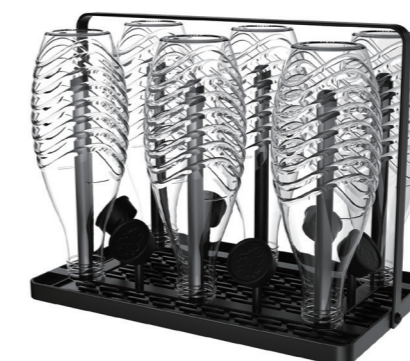

Style 3

for 6 bottles