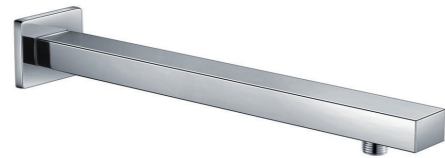

Made of 304 stainless steel, our Rainshower is high-resistant to rust and deterioration. The ultra-thin design (only 2mm thick!) packed with our Air-Injection technology simulates natural rainshowers to give you a thorough tropical drench.

Rainshower

Shower Arm

Material: Brass

Size: 400 mm

Color: