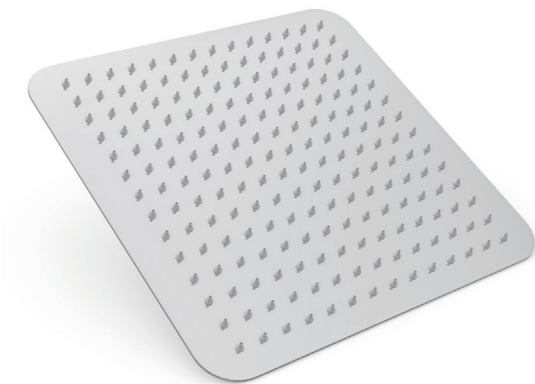

## Rainshower

### Rainshower

Material: 304 stainless steel

Size: 25 cm/30 cm/40 cm

Color:

02

Combining quality, convenience and elegance for a simpler, comfortable experience.

# Faucets

high arc spout, 3 modes spray, 40cm pull-out design, 360° swivel, with cold and hot water inlet hoses.