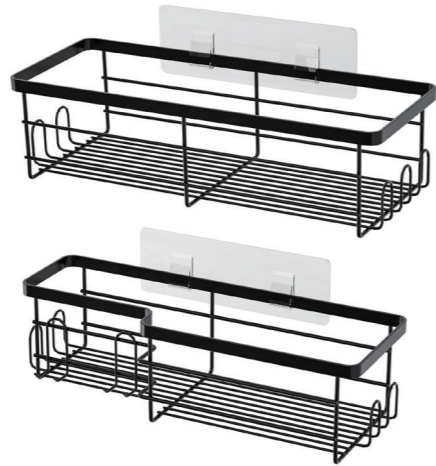

Organize your personal care products neatly and easily accessible.

Shower Shelf

With 11 Hooks